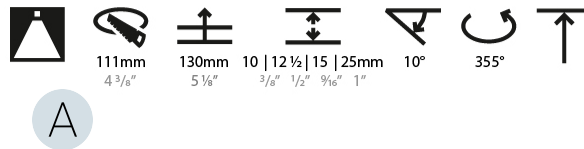

ELECTRICAL

Lamp Type: LED (Zhaga Standard)
Input Wattage (W): 13.2 / 16.5
Total Output Wattage (W): 12.1 / 14.7
Dimming: Tri-Mode (Non-Dimming and Phase Dimming (120Vac only) and 0-10V Dimming)
Driver Included: No
Driver Location: Recessed Housing
Driver Type: Constant Current - Universal
Driver Class: Class 2
Housing: See components
Input Voltage (V): 120 - 277
Constant Current (MA): 350

LED

Number of LEDs: 1
Color Temperature (°K): 2700 / 3000 / 3500 / 4000
Max. Delivered Lumen (lm): 850 / 950 / 1019 / 1040
Nominal Lumen (lm): 960 / 1070 / 1156 / 1180
CRI: >90 CRI
Efficiency (%): 88.5
Lamp Life (hrs): 50000
Upon Request: RGB-W Tunable White Special Color Temperature Special LED

OPTICAL

Reflector°: 10
Adjustability: Rotational 355°; Tilt 10°
Upon Request: Special Beam Angles

RATINGS AND CERTIFICATIONS

Zaneen Group Inc. © 2024, T 1800-388-3382, F 416-247-9319, www.zaneen.com
Certified By: Certified for North American Standards
Available for International specifications by adding "INT" at the end of the existing Model #. For assistance on 'custom' specifications, contact zteam@zaneen.com.
IP Rating: IP20
If a conflict occurs to supply the best product, we reserve the right to change specifications or materials without notice. The most recent specification sheets are found at zaneen.com